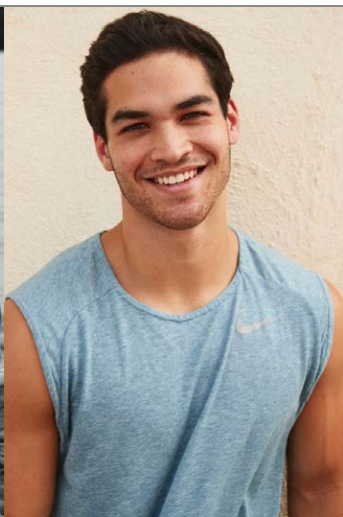

MARILYN'S

Tiger K

HAIR
black

EYES
brown

HEIGHT
5' 10"

WAIST
32

INSEAM
32

SUIT
40R