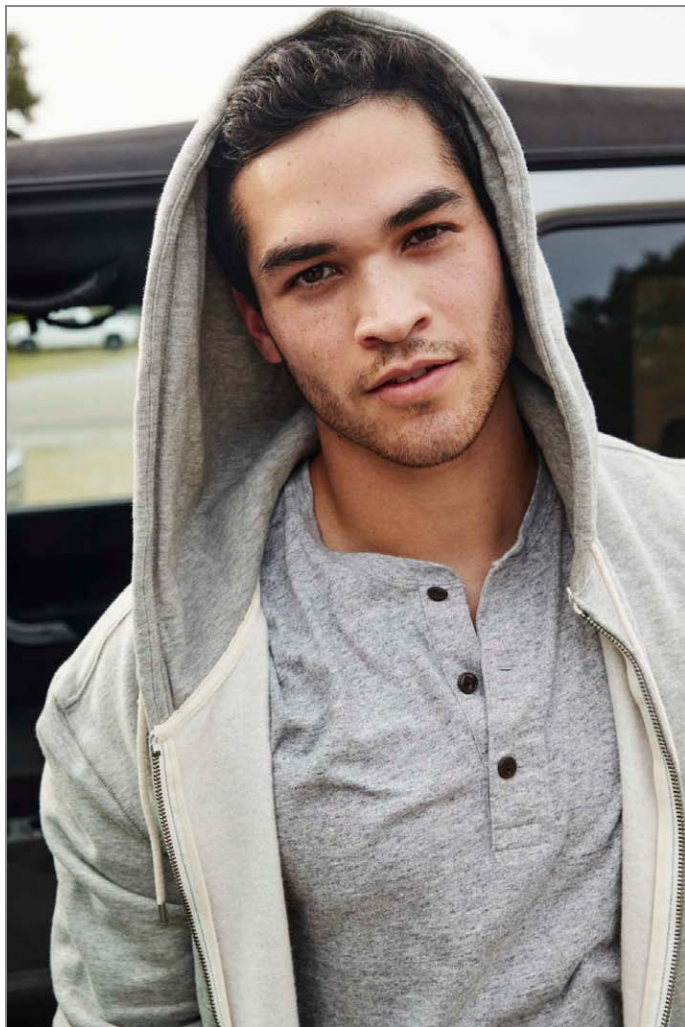

MARILYN'S

Tiger K

HAIR
black

EYES
brown

HEIGHT
5' 10"

WAIST
32

INSEAM
32

SUIT
40R